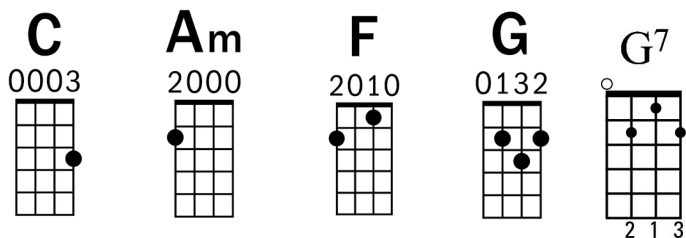

# BROWN EYED GIRL

Ukulele Duet

One player plays the chords in **RED**  
 One player plays the tablature (TAB)

**C F C G C F C G**

A																	
T																	
E	3	1	0	1	3	0		0	3	3	3	3	1	0	0		0
A																	
C							2	0	2						0	2	
B																	
G																	

Verse: Hey, where did we go Days when the rain came Down in the hollow Playin' a new game

**C F C G C F C**

A																				
T																				
E	3	3	3	3	3	1	3	1	0	0			3	3	3	3	3	1	3	1
A																				
C									2	0	2	2								
B																				
G																				

Laughin' and a runnin', hey hey Skippin' and a jumpin' In the misty mornin' fog

**C G F G C Am F G C**

A															3	0			
T																			
E	0	0			0	0			0	0					3	0	0		
A																			
C			2	2			2	0	2	0			2	0				2	0
B																			
G																			

With our hearts a thumpin' And you My brown eyed girl You my brown eyed girl